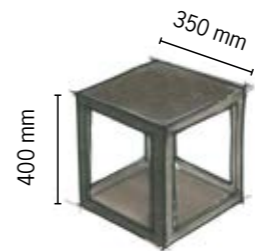

BBB SUZIE /BBB SUZIE

Inox peinture chocolat
/chocolate finish stainless steel

HAL 25W 12 V
LED 2x1.7W 12V

160°