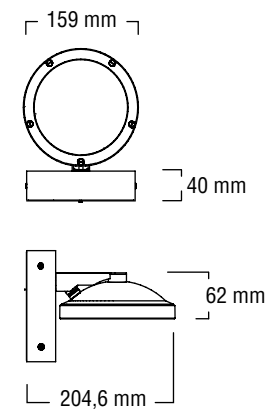

Applique 4 Myria Luna

Laiton et bronze
/ Brass and bronze

HAL 35W 12V
LED 3 x 1,8W

160°