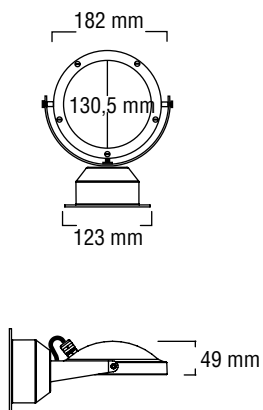

Laiton et bronze
/ Brass and bronze

HAL 25W 12V
LED 2 x 1,8W

160°

Applique 2 Myria Luna

Laiton et bronze
/ Brass and bronze

HAL 35W 12V
LED 3 x 1,8W

160°

Applique 4 Myria Luna