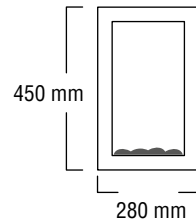

BBB

Inox peinture chocolat

/Chocolate finish stainless steel

HAL 25W 12 V
LED 2 x 1,8W