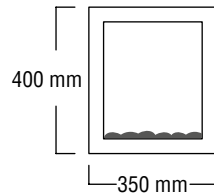

## Mange debout

Inox peinture chocolat

/Chocolate finish stainless steel

LED 2x4,5W 12V