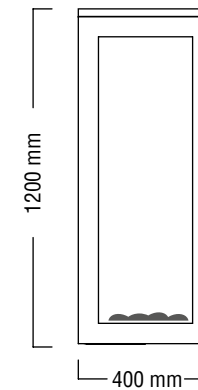

Mange debout plateau en ONYX *

Inox peinture chocolat et onyx

/Chocolate finish stainless steel and onyx stone

LED 2x1,5W 12V
LED 2x4,5W 12V