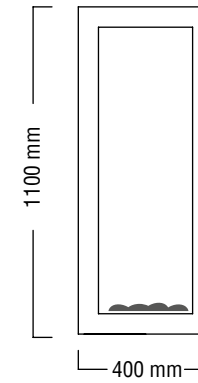

Mange debout

Inox peinture chocolat

/Chocolate finish stainless steel

LED 2x4,5W 12V