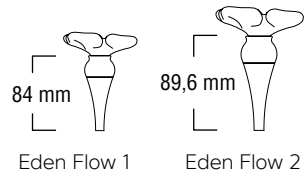

Bronze & verre soufflé
/ Bronze & blown glass

LED 1W 350mA

Marguerite

Bronze & verre soufflé
/ Bronze & blown glass

LED 1W 350mA

Bleuet

Bronze & verre soufflé
/ Bronze & blown glass

LED 1W 350mA