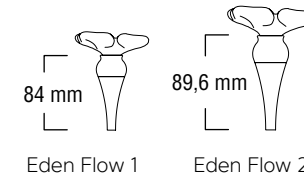

Bronze & verre soufflé
/ Bronze & blown glass

LED 1W 350mA

Marguerite

Bronze & verre soufflé
/ Bronze & blown glass

LED 1W 350mA

Bleuet

Bronze & verre soufflé
/ Bronze & blown glass

LED 1W 350mA