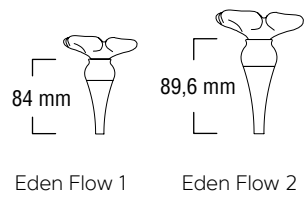

Bronze & verre soufflé
/ Bronze & blown glass

LED 1W 350mA

Marguerite

Bronze & verre soufflé
/ Bronze & blown glass

LED 1W 350mA

Bleuet

Bronze & verre soufflé
/ Bronze & blown glass

LED 1W 350mA