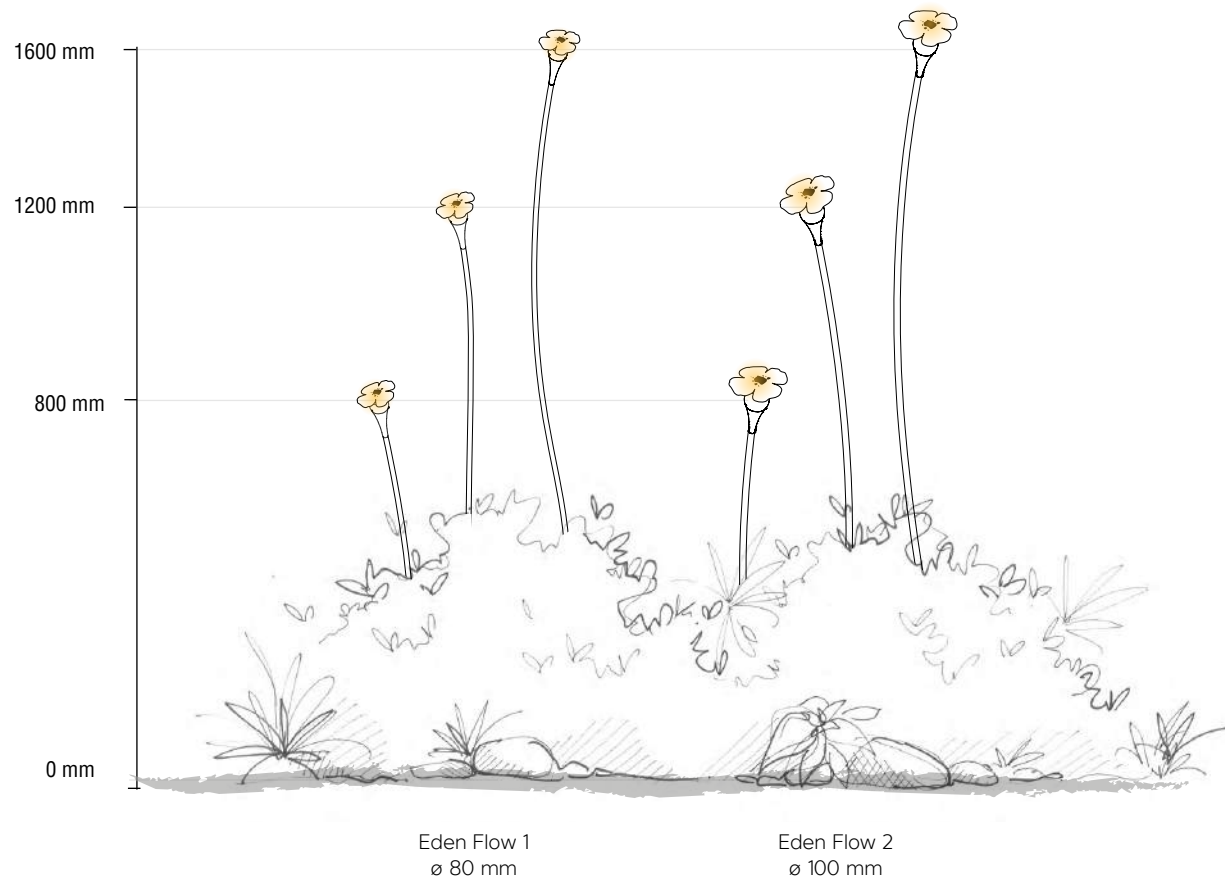

Collection

EDEN FLOW