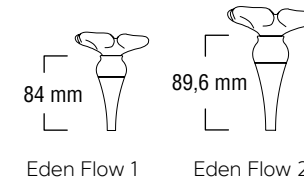

Bouton d'or

Bronze & verre soufflé
/ Bronze & blown glass

LED 1W 350mA