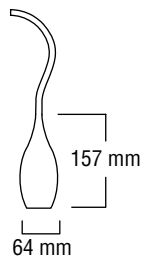

Akébia

Bronze et tube en cuivre
/ Bronze and copper tube

LED 7,5W 12V

10° 25° 36°