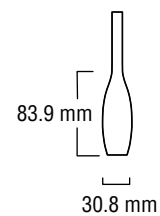

Pétréa 3

Bronze et tube en cuivre
/ Bronze and copper tube

LED 1W 350mA

25°