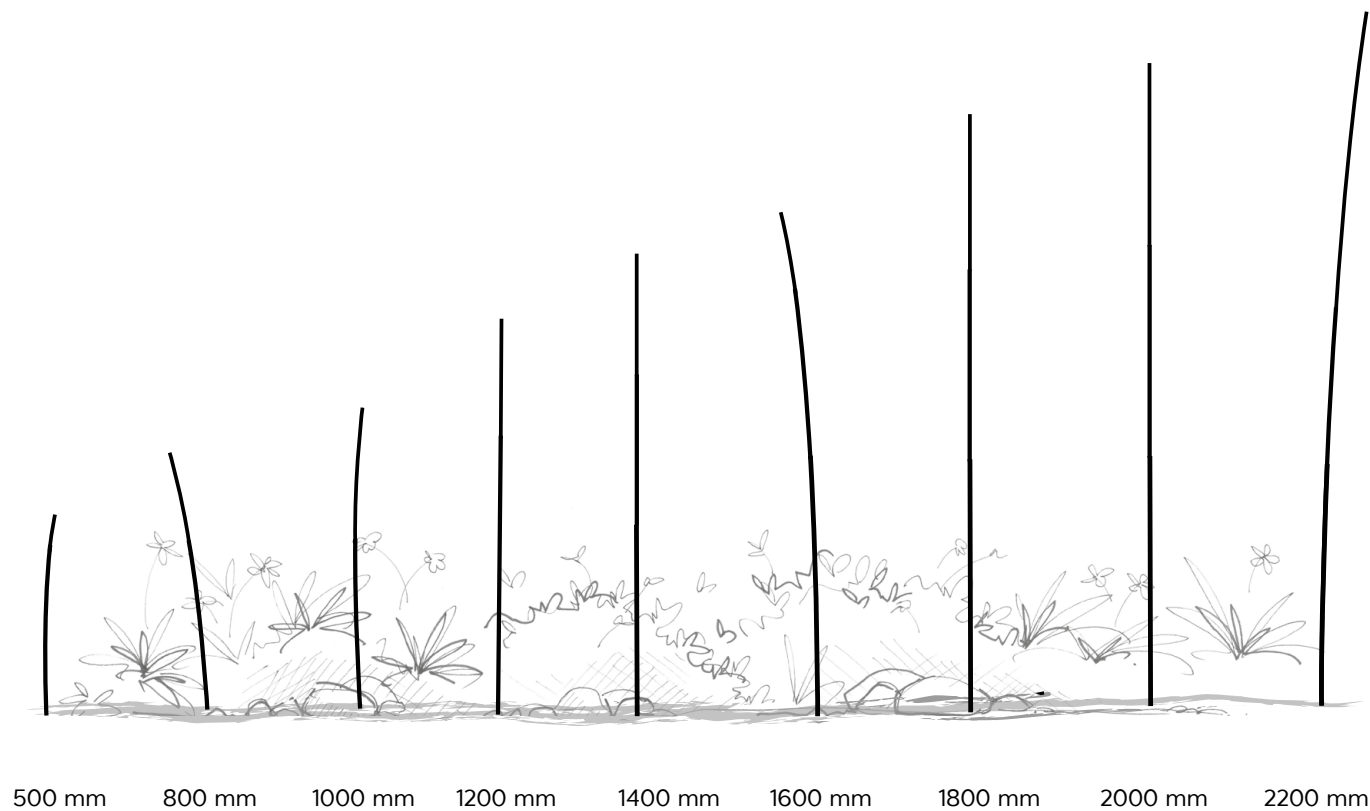

Collection

TUTEURS LUX VOLUBILIS

CHOIX DES COMBINAISONS HAUTEUR/APPAREIL
SUR LES CONSEILS DE NOTRE BUREAU D'ÉTUDES