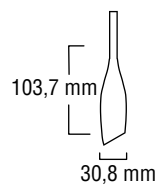

Pétréa 2

Bronze et tube en cuivre
/ Bronze and copper tube

LED 1W 350mA

25°