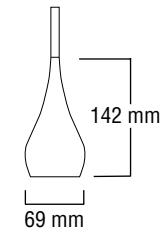

Araujia

Bronze et tube en cuivre
/ Bronze and copper tube

LED 7,5W 12V