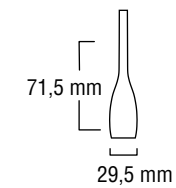

Pétréa 1

Bronze et tube en cuivre
/ Bronze and copper tube

LED 1W 350mA

25°