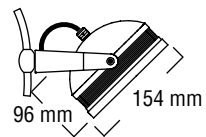

Bronze / Bronze

HALOGENE 35W 12V
LED 3 x 1,8W

160°

Soléda Boa

Bronze / Bronze

LED 12,5 à 18,5W 12V

8° 25° 36° 60°

Collection