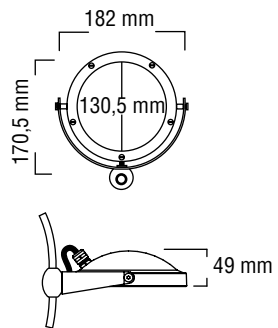

Bronze / Bronze

HALOGENE 35W 12V
LED 3 x 1,8W

160°

Soléda Boa

Bronze / Bronze

LED 12,5 à 18,5W 12V

8° 25° 36° 60°

Collection