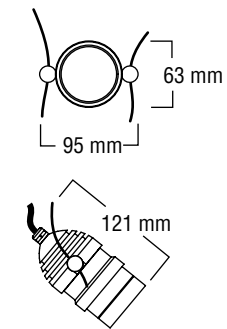

Ronda Cobspider

Laiton / Brass

LED 7,5W 12V

10° 25° 36° 60°