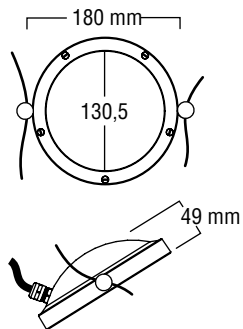

Ronda Cobspider

Laiton / Brass

LED 7,5W 12V

10° 25° 36° 60°

Myria Luna Cobspider

Bronze ou Laiton
/ Bronze or Brass

HALOGENE 35W 12V
LED 3x1,8W 12V

160°