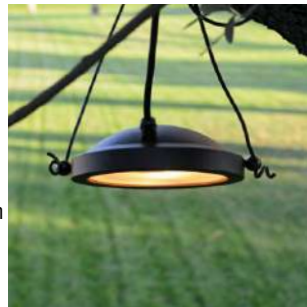

Ronda Cobspider

Laiton / Brass

LED 7,5W 12V

10° 25° 36° 60°

Myria Luna Cobspider

Bronze ou Laiton
/ Bronze or Brass

HALOGENE 35W 12V
LED 3x1,8W 12V

160°