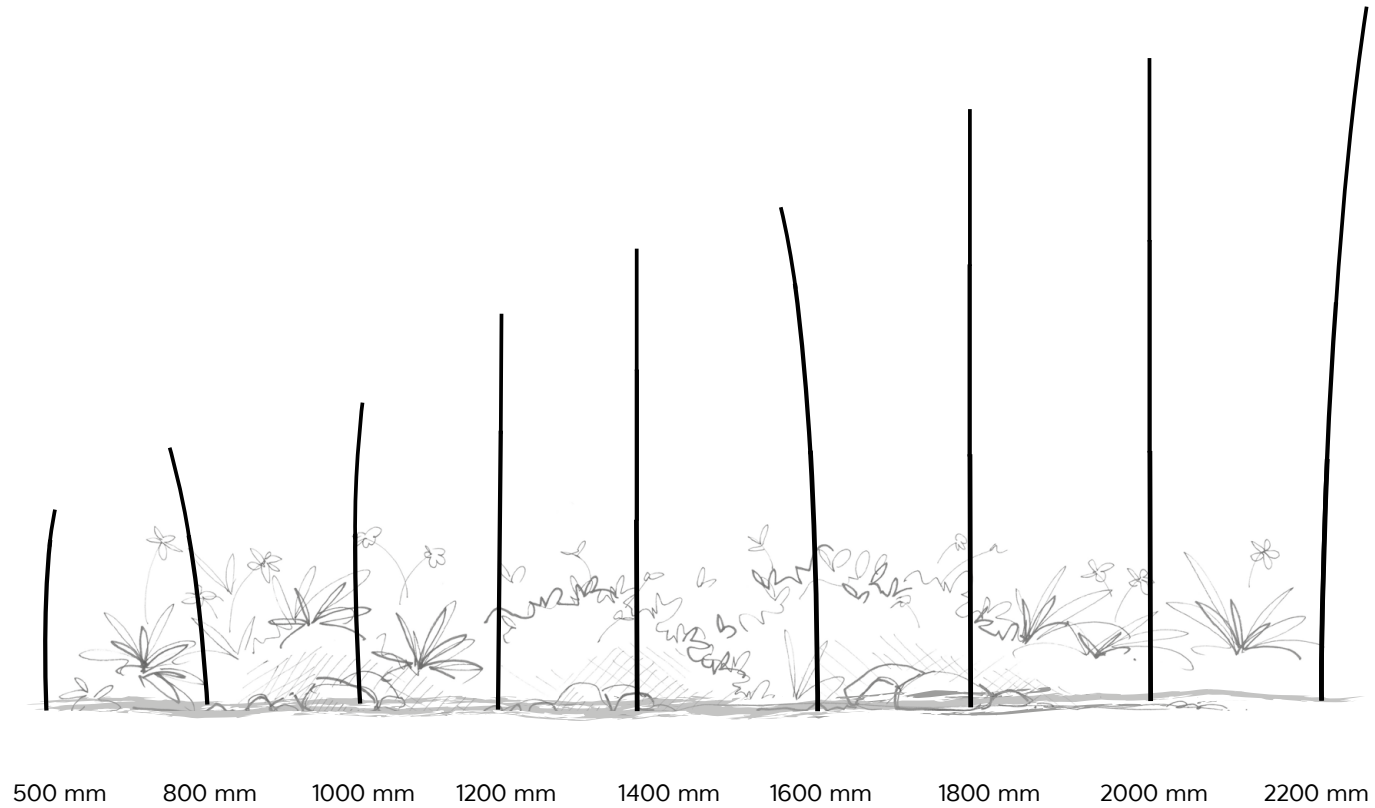

Collection

TUTEURS SENDIE COBSPIDER

CHOIX DES COMBINAISONS HAUTEUR/APPAREIL
SUR LES CONSEILS DE NOTRE BUREAU D'ÉTUDES