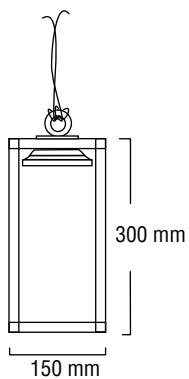

Laiton / Brass

HAL 25W 12V
LED 2 x 1,8W

Suspension Kaméléon 3

Laiton / Brass

HAL 35W 12 V
LED 3 x 1,8W

Suspension Kaméléon 2

Laiton / Brass

HAL 25W 12V
LED 2 x 1,8W