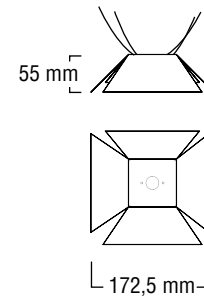

Tilii 2 **NOUVEAUTÉ**

Feuille et fil de cuivre et
verre St Just
/ Copper sheet, copper
wires and St Just glass

LED 1,5W ou LED 4,5W

Verre orangé / Orange glass
Finition brute ou martelée