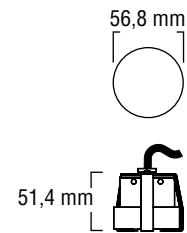

Tilii 1 **NOUVEAUTÉ** Saint Just

Laiton, verre St. Just
/ Brasse, St. Just glass

LED 1,5W 12V
LED 4,5W 12V

160°